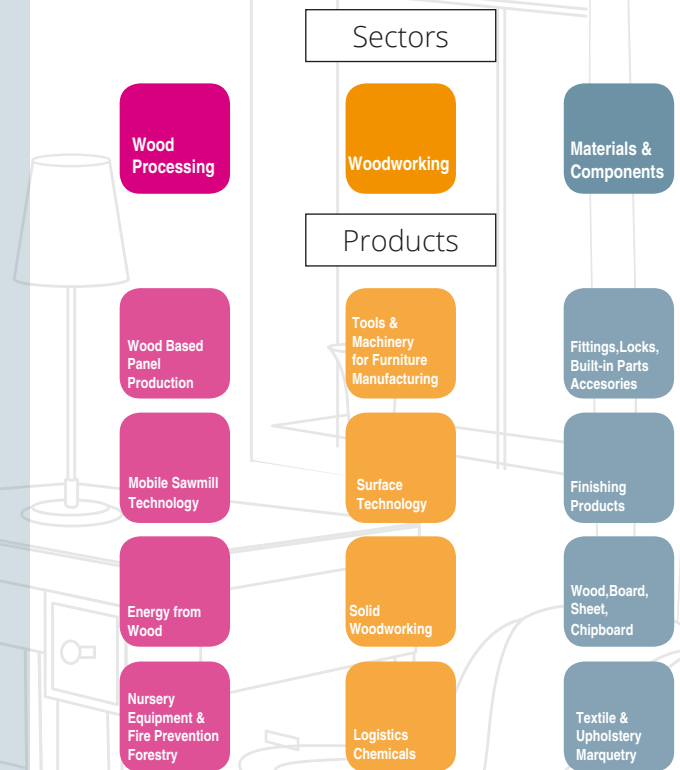

Raw Space (minimum 54 sqm)	MXN
Inclusions:	$1,400/m² + VAT
Exhibit space (without carpet)	
Electric power supply (110V)	
Exhibitor badges	
Exhibitor Directory listing	

Basic Package (minimum 18 sqm)	MXN
Inclusions:	$1,780/m² + VAT
Carpeted area	
Hardwall booth construction	
Lettering	
Electric power supply (110V)	
Exhibitor badges	
Exhibitor Directory listing	

Premium Package (minimum 18 sqm)	MXN
Inclusions:	$2,400/m² + VAT
Carpeted area	
Hardwall booth construction	
Signboard and lettering	
Electric power supply (110V)	
Lighting (slimline)	
Bar counter w/ bar stool	
Round table w/ 3 chairs	
Exhibitor badges	
Exhibitor Directory listing	

**Space is sold in 9 sqm increments only.
Please contact us for specific offers.**

Early Bird Discount: To support our customers decision making process, we offer an early bird discount of 10% for all space contracts signed and received, together with a 20% down payment, before June 30th, 2018. Please provide three preferred locations, we will do our utmost to fulfill this request.

Furthermore, you will receive an additional 5% discount, if your total participation bill is paid by June 30th, 2018.

Magna Expo Mueblera Industrial presents a clear and organized product and services segmentation, covering the forestry, wood-working and furniture manufacturing industries.

Your personal contacts:

Eugenio Carrillo
Project Director
Magna Expo Mueblera Industrial
Tel: +52 (55) 7028 3335
eugenio.carrillo@hfmexico.mx

Michael Bartos
Project Director International
Woodworking/Wood Processing Events
Tel: +49 (511) 893 4249
Michael.Bartos@messe.de

info@hfmexico.mx
www.MEMIndustrial.mx

You can find us on the following networks